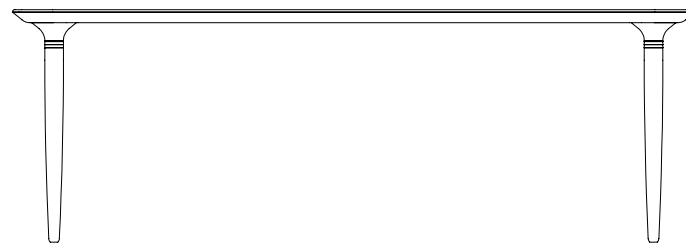

The background is a solid red color with several thick, white, wavy lines that create a sense of movement and depth. The lines are irregular and flow across the frame, resembling a stylized topographic map or a liquid surface.

**PASHA
TABLE**

PASHA TABLE

COLLECTION: Pasha
DESIGNER: Zoran Jedrejčić

CODE: DTPAXXY

Top thickness: 4,2 cm

Visually: 0,8 cm

Leg diameter: 0,6 cm

Dismantling option: Yes

Packing: stretch wrap + five layer cardboard box

Packing: 1 piece/packing

Note: 4 different types of legs.

DIMENSIONS (CM)

100×100×75

160×100×75

180×100×75

200×100×75

220×100×75

240×100×75

260×100×75

ARTISAN

FOR ANY FURTHER INFORMATION PLEASE CONTACT US AT INFO@ARTISAN.BA

WOOD TYPES

OAK

CHERRY