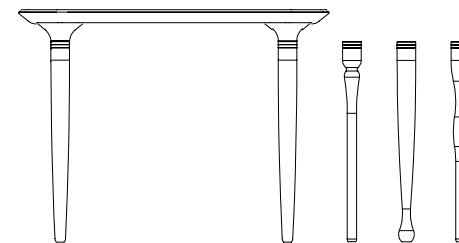

The background is a solid red color with several thick, white, wavy lines that create a sense of movement and depth. The lines are irregular and flow across the frame, resembling a stylized topographic map or a liquid surface.

**PASHA
TABLE**

PASHA TABLE

COLLECTION: Pasha
DESIGNER: Zoran Jedrejčić

CODE: DTPAXXY

Top thickness: 4,2 cm

Visually: 0,8 cm

Leg diameter: 0,6 cm

Dismantling option: Yes

Packing: stretch wrap + five layer cardboard box

Packing: 1 piece/packing

Note: 4 different types of legs.

DIMENSIONS (CM)

100×100×75

160×100×75

180×100×75

200×100×75

220×100×75

240×100×75

260×100×75

ARTISAN

FOR ANY FURTHER INFORMATION PLEASE CONTACT US AT INFO@ARTISAN.BA

WOOD TYPES

OAK

CHERRY