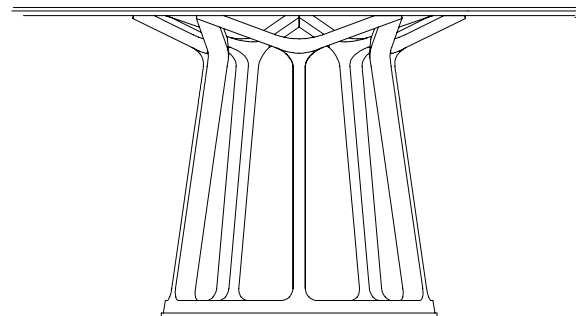

## DIMENSIONS (CM)

Ø120×76cm

Ø140×76cm

COLLECTION: Pivot  
DESIGNER: Michael Schneider

CODE: RTPXXYY

Top thickness: 2 cm  
Visually: 0,8 cm  
Dismantling option: No  
Packing: stretch wrap + five layer cardboard box  
Packing: 1 piece/packing