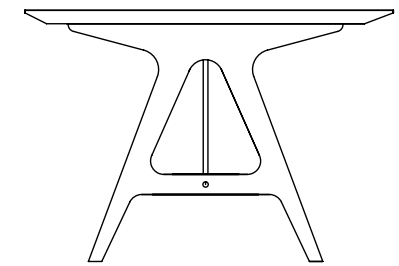

TESA
TABLE

TESA TABLE

COLLECTION: Tesa
DESIGNER: Salih Teskeredžić

CODE: DTTEXXY

Top thickness: 4 cm
Legs thickness: 4 cm
Dismantling option: Yes
Packaging: stretch wrap + five-layer cardboard box
Packaging: 1 piece/packaging
Table top packaging: table top width + 5cm x table top length + 5cm x 6 cm
Table legs: 83x83x15 cm
Note: fixed width of 100cm

DIMENSIONS (CM)

160×100×76

180×100×76

200×100×76

220×100×76

240×100×76

ARTISAN

FOR ANY FURTHER INFORMATION PLEASE CONTACT US AT INFO@ARTISAN.BA